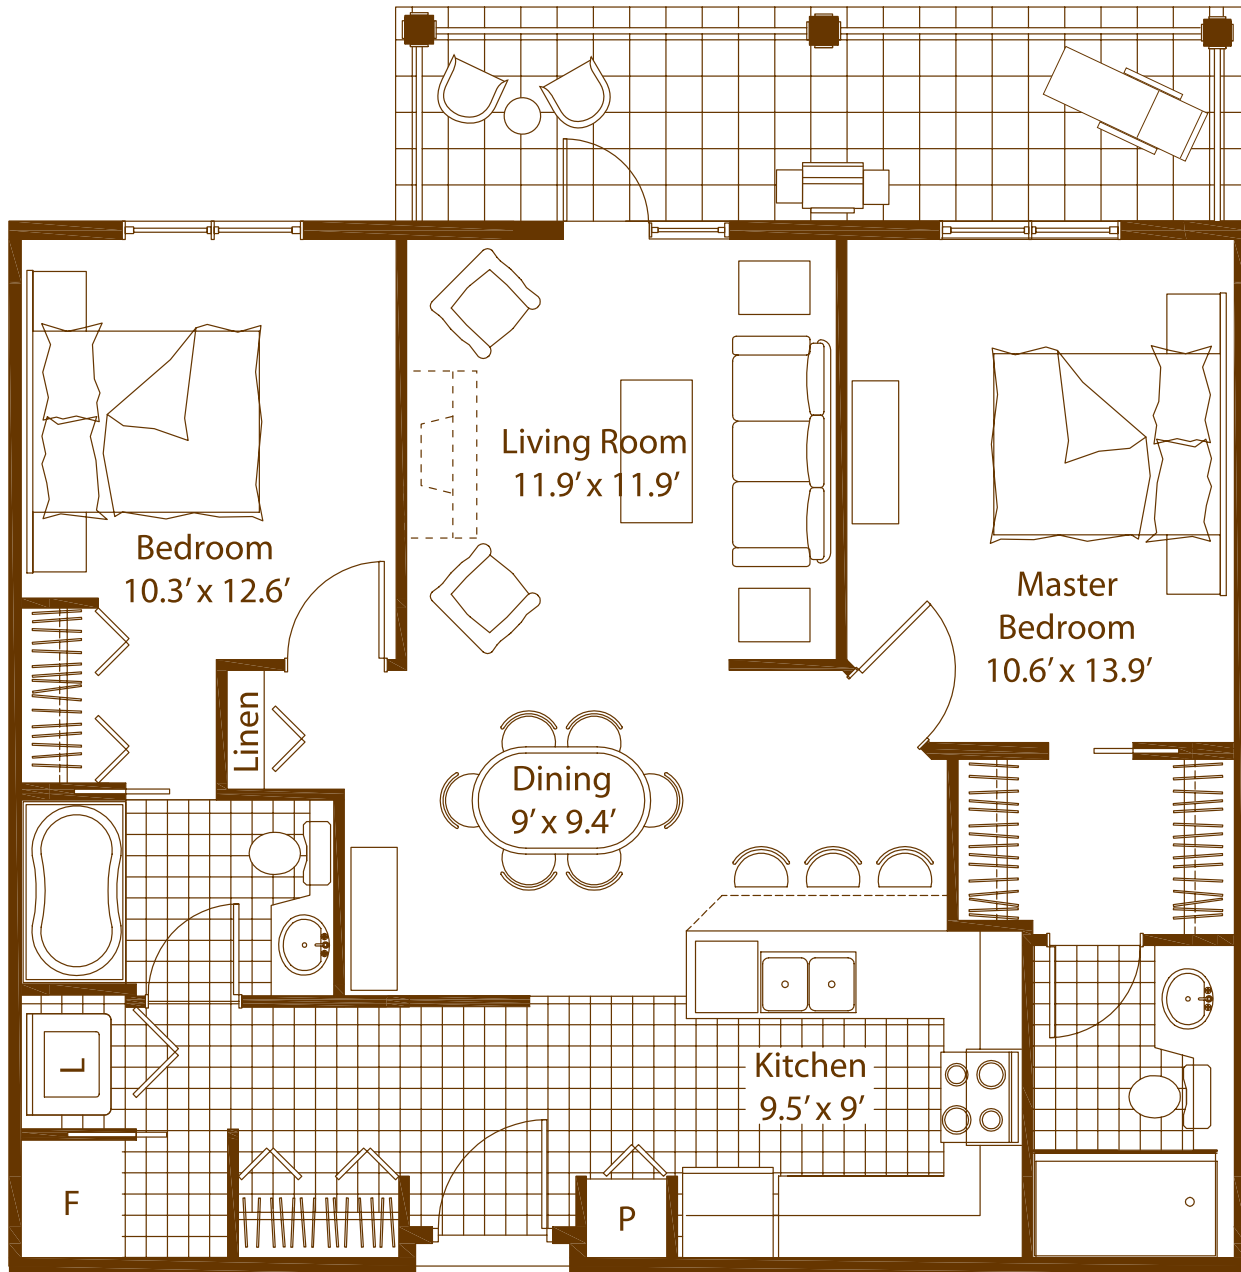

## Sundew 1 2 Bedroom

983 sq.ft.

All dimensions and areas shown on this plan are approximate and not to scale. "As built" dimensions and areas may vary from those shown. E. & O.E.