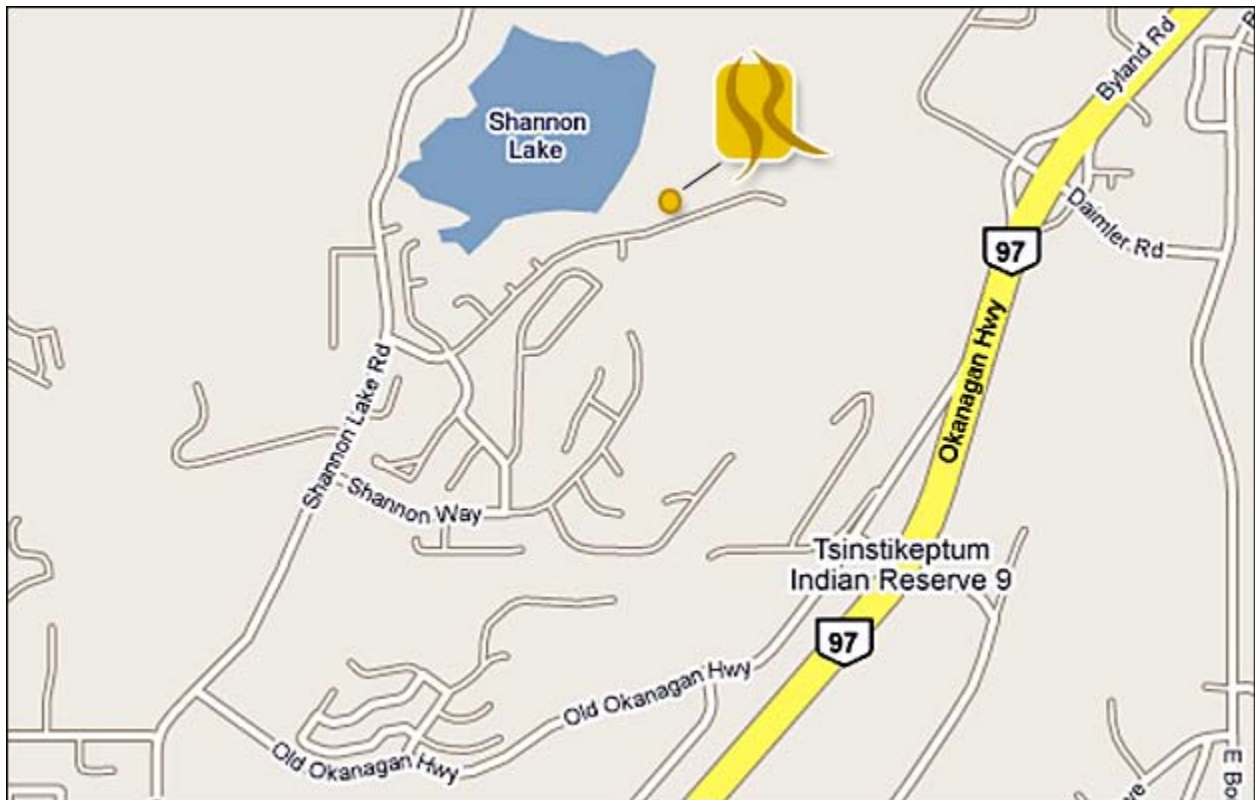

Sundance Ridge Condominiums

3112-1990 Upper Sundance Drive
Westbank, Kelowna, British Columbia

Email: info@stayatsundanceridge.com

Telephone: 604.885.3442 or Toll Free: 1.800.665.2311